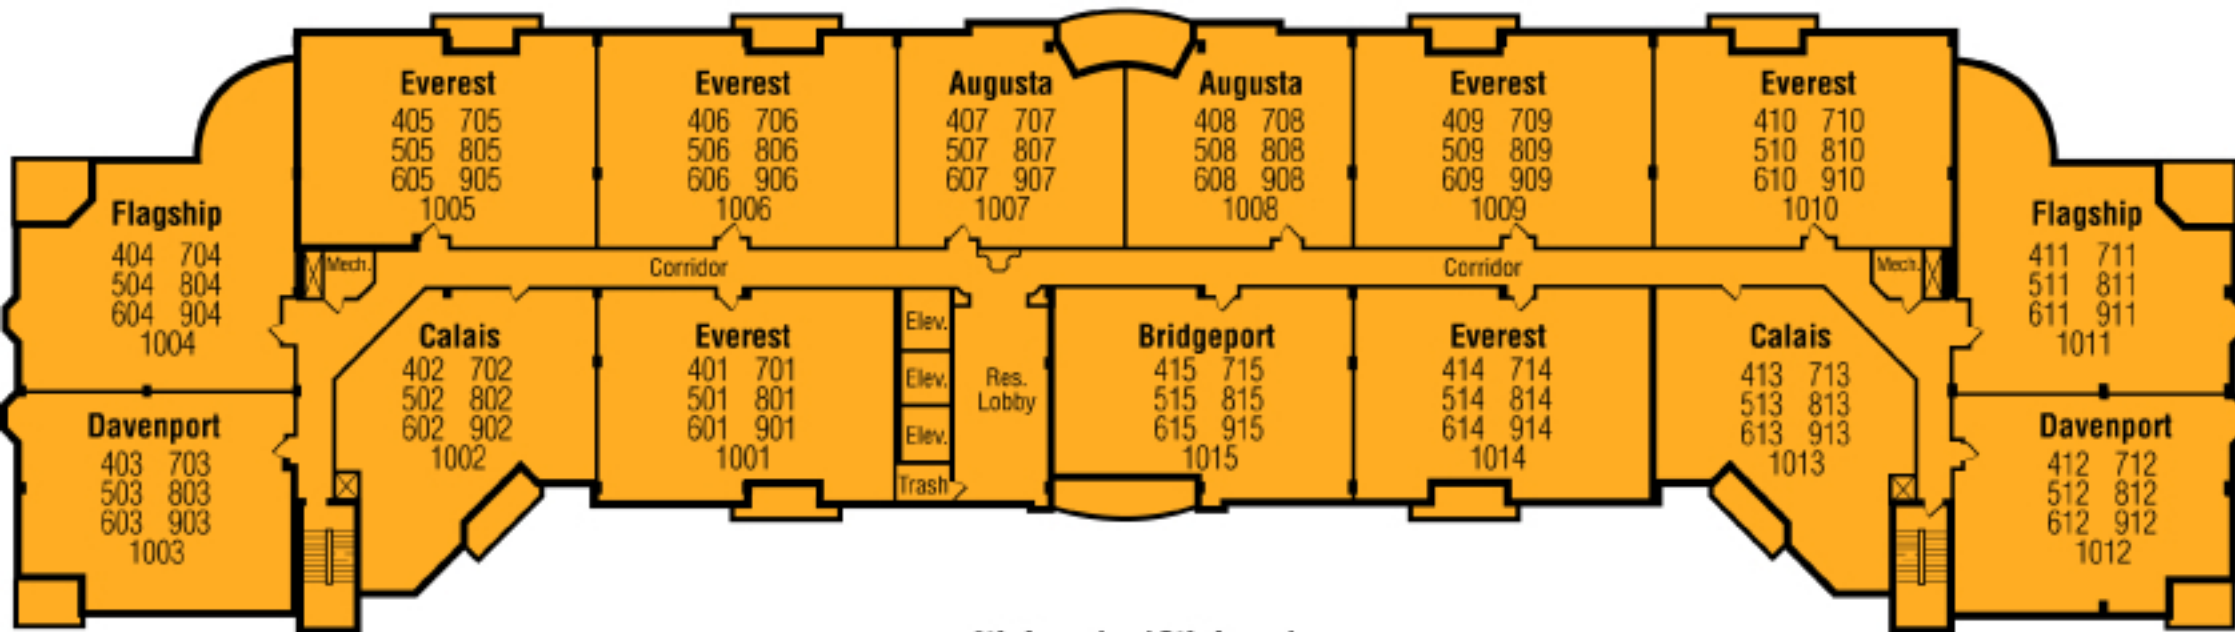

GRAND VIEW

AT ANNAPOLIS TOWNE CENTRE

Front of Building

4th Level - 10th Level

Floor plans and furniture are for illustrative purposes only and are shown with flooring options. Actual room sizes may vary. Plans are subject to change without notice. See sales consultant for details.

MHBR #4541